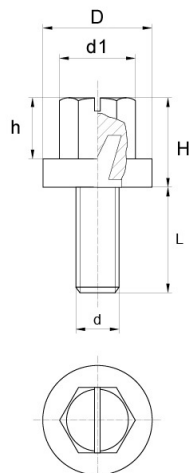

Washer faced hex head screws

Details du produit

Description

It is a question of a zinc-plated steel screw overmolded with a black nylon hexagonal head with a base. The BPF 182 model is, with a slotted hexagonal head, its head is high and narrow. The BPF 180 model has a larger head and a thicker base.

Advantages

This fully threaded screw offers a base which allows greater contact.

Qualities

The bi-material side of this screw gives it a longer lifespan.

usage

These 2 screw models can be used in all areas of activity, but especially for manual use. These 2-screw models are also available in our all-plastic catalog.