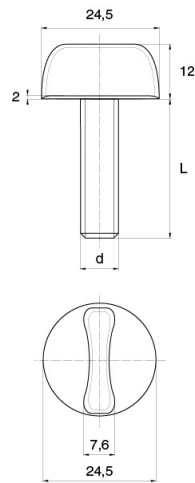

## Violin head screws Form A

#### Description

The fiddlehead screw is a fastener that can be used in an internal area as well as external. The ear screw can be used without tools which is very useful for areas that are difficult to access.

#### usage

Often used in industry, aeronautics....

A	d	D	h	H	L	Minimum sales Quantity	SKU
7,6	M6	24,5	2,0	12,0	60,0	5000	VTVA1010A
7,6	M10	24,5	2,0	12,0	10,0	5000	VTVA1012A
7,6	M10	24,5	2,0	12,0	12,0	5000	VTVA1015/10A
7,6	M10	24,5	2,0	12,0	15,0	10000	VTVA1016A
7,6	M10	24,5	2,0	12,0	16,0	5000	VTVA1017/12A
7,6	M10	24,5	2,0	12,0	17,0	10000	VTVA1020A
7,6	M10	24,5	2,0	12,0	20,0	5000	VTVA1025A
7,6	M10	24,5	2,0	12,0	25,0	5000	

<b>A</b>	<b>d</b>	<b>D</b>	<b>h</b>	<b>H</b>	<b>L</b>	<b>Minimum sales Quantity</b>	<b>SKU</b>
7,6	M10	24,5	2,0	12,0	30,0	5000	VTVA1030A
7,6	M10	24,5	2,0	12,0	35,0	5000	VTVA1035A
7,6	M10	24,5	2,0	12,0	40,0	5000	VTVA1040A
7,6	M10	24,5	2,0	12,0	45,0	5000	VTVA1045A
7,6	M10	24,5	2,0	12,0	50,0	5000	VTVA1050A
7,6	M10	24,5	2,0	12,0	55,0	5000	VTVA1055/50A
7,6	M10	24,5	2,0	12,0	60,0	5000	VTVA1060A
7,6	M10	24,5	2,0	12,0	65,0	5000	VTVA1065/60A
7,6	M10	24,5	2,0	12,0	6,0	5000	VTVA106A
7,6	M10	24,5	2,0	12,0	70,0	5000	VTVA1070A
7,6	M10	24,5	2,0	12,0	75,0	5000	VTVA1075/25A
7,6	M10	24,5	2,0	12,0	75,0	5000	VTVA1075/70A
7,6	M10	24,5	2,0	12,0	80,0	5000	VTVA1080A
7,6	M10	24,5	2,0	12,0	8,0	5000	VTVA108A
7,6	M12	24,5	2,0	12,0	10,0	5000	VTVA1210A
7,6	M12	24,5	2,0	12,0	12,0	5000	VTVA1212A
7,6	M12	24,5	2,0	12,0	16,0	5000	VTVA1216A
7,6	M12	24,5	2,0	12,0	20,0	5000	VTVA1220A
7,6	M12	24,5	2,0	12,0	25,0	5000	VTVA1225A
7,6	M12	24,5	2,0	12,0	30,0	5000	VTVA1230A
7,6	M12	24,5	2,0	12,0	35,0	5000	VTVA1235A