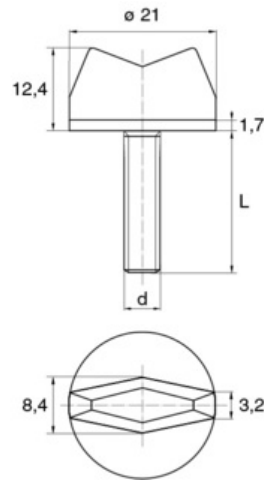

Washer faced wing screws

Details du produit

Description

This thumbscrew has a particularity, indeed a washer is directly integrated, which allows to have a complete assembly. Moreover, you do not need any tools to use this screw.

Advantages

This screw is insulating, resistant and stainless, and you won't need any tools to fix your assemblies.

usage

Often used in industry, IT....

A	B	d	D	h	H	I	L	Minimum sales Quantity	SKU
3,2	8,4	M10	21,0	1,7	12,4	50,0	100,0	1000	VOR10100/50A
3,2	8,4	M10	21,0	1,7	12,4	N/A	10,0	1000	VOR1010A
3,2	8,4	M10	21,0	1,7	12,4	50,0	110,0	1000	VOR10110/60A
3,2	8,4	M10	21,0	1,7	12,4	50,0	120,0	1000	VOR10120/70A
3,2	8,4	M10	21,0	1,7	12,4	N/A	12,0	1000	VOR1012A
3,2	8,4	M10	21,0	1,7	12,4	50,0	130,0	1000	VOR10130/80A
3,2	8,4	M10	21,0	1,7	12,4	N/A	15,0	10000	VOR1015/10A
3,2	8,4	M10	21,0	1,7	12,4	N/A	16,0	1000	VOR1016A